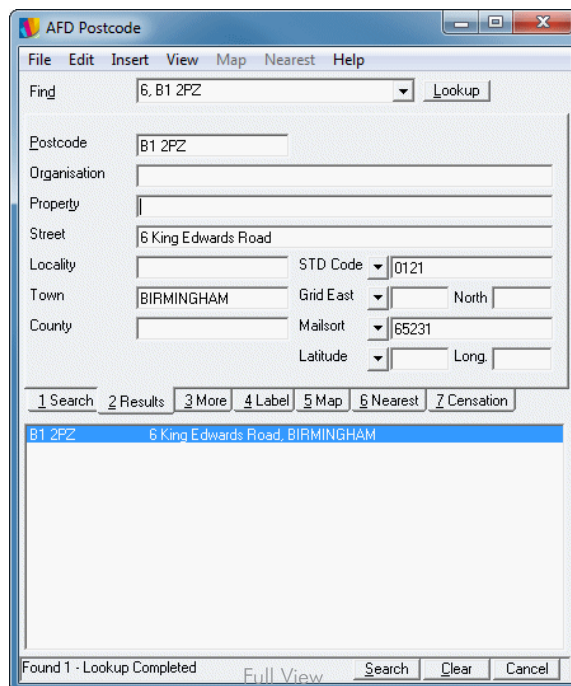

What is Postcode used for?

AFD Postcode is at work today in thousands of organisations - anywhere that fast, accurate address entry is needed including call centres, telesales and contact management.

Simply type a Postcode into virtually any Windows contact manager, word processor, spreadsheet or database..... and the address will automatically appear. There is nothing to click, press or program and no windows to swap or hotkeys to press.

Postcode supports 'reverse searching' to find a list of postcodes from a street and post town or STD Code. If you need full property level data and to search using any address fragment, choose Postcode Plus or Names & Numbers.

Business Benefits

- ☒ **Save 80% of keystrokes entering addresses**
- ☒ **Save hours of wasted time**
- ☒ **Eliminate spelling mistakes**
- ☒ **Enter first-rate, reliable addresses**
- ☒ **Create a professional image on all correspondence**
- ☒ **The Robot eliminates annoying pop-up address entry windows - saving time and effort**

“Accurate Address Entry, Quicker Than Ever!”

Compact View

For further product details including Free Trial Software and Software Developer Kit please visit: